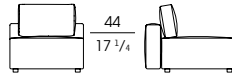

78200

Elemento centrale senza ricamo
Centrale element without embroidery

cm 91 x 112 x h 80
in 35 3/4 x 44 x h 31 2/4